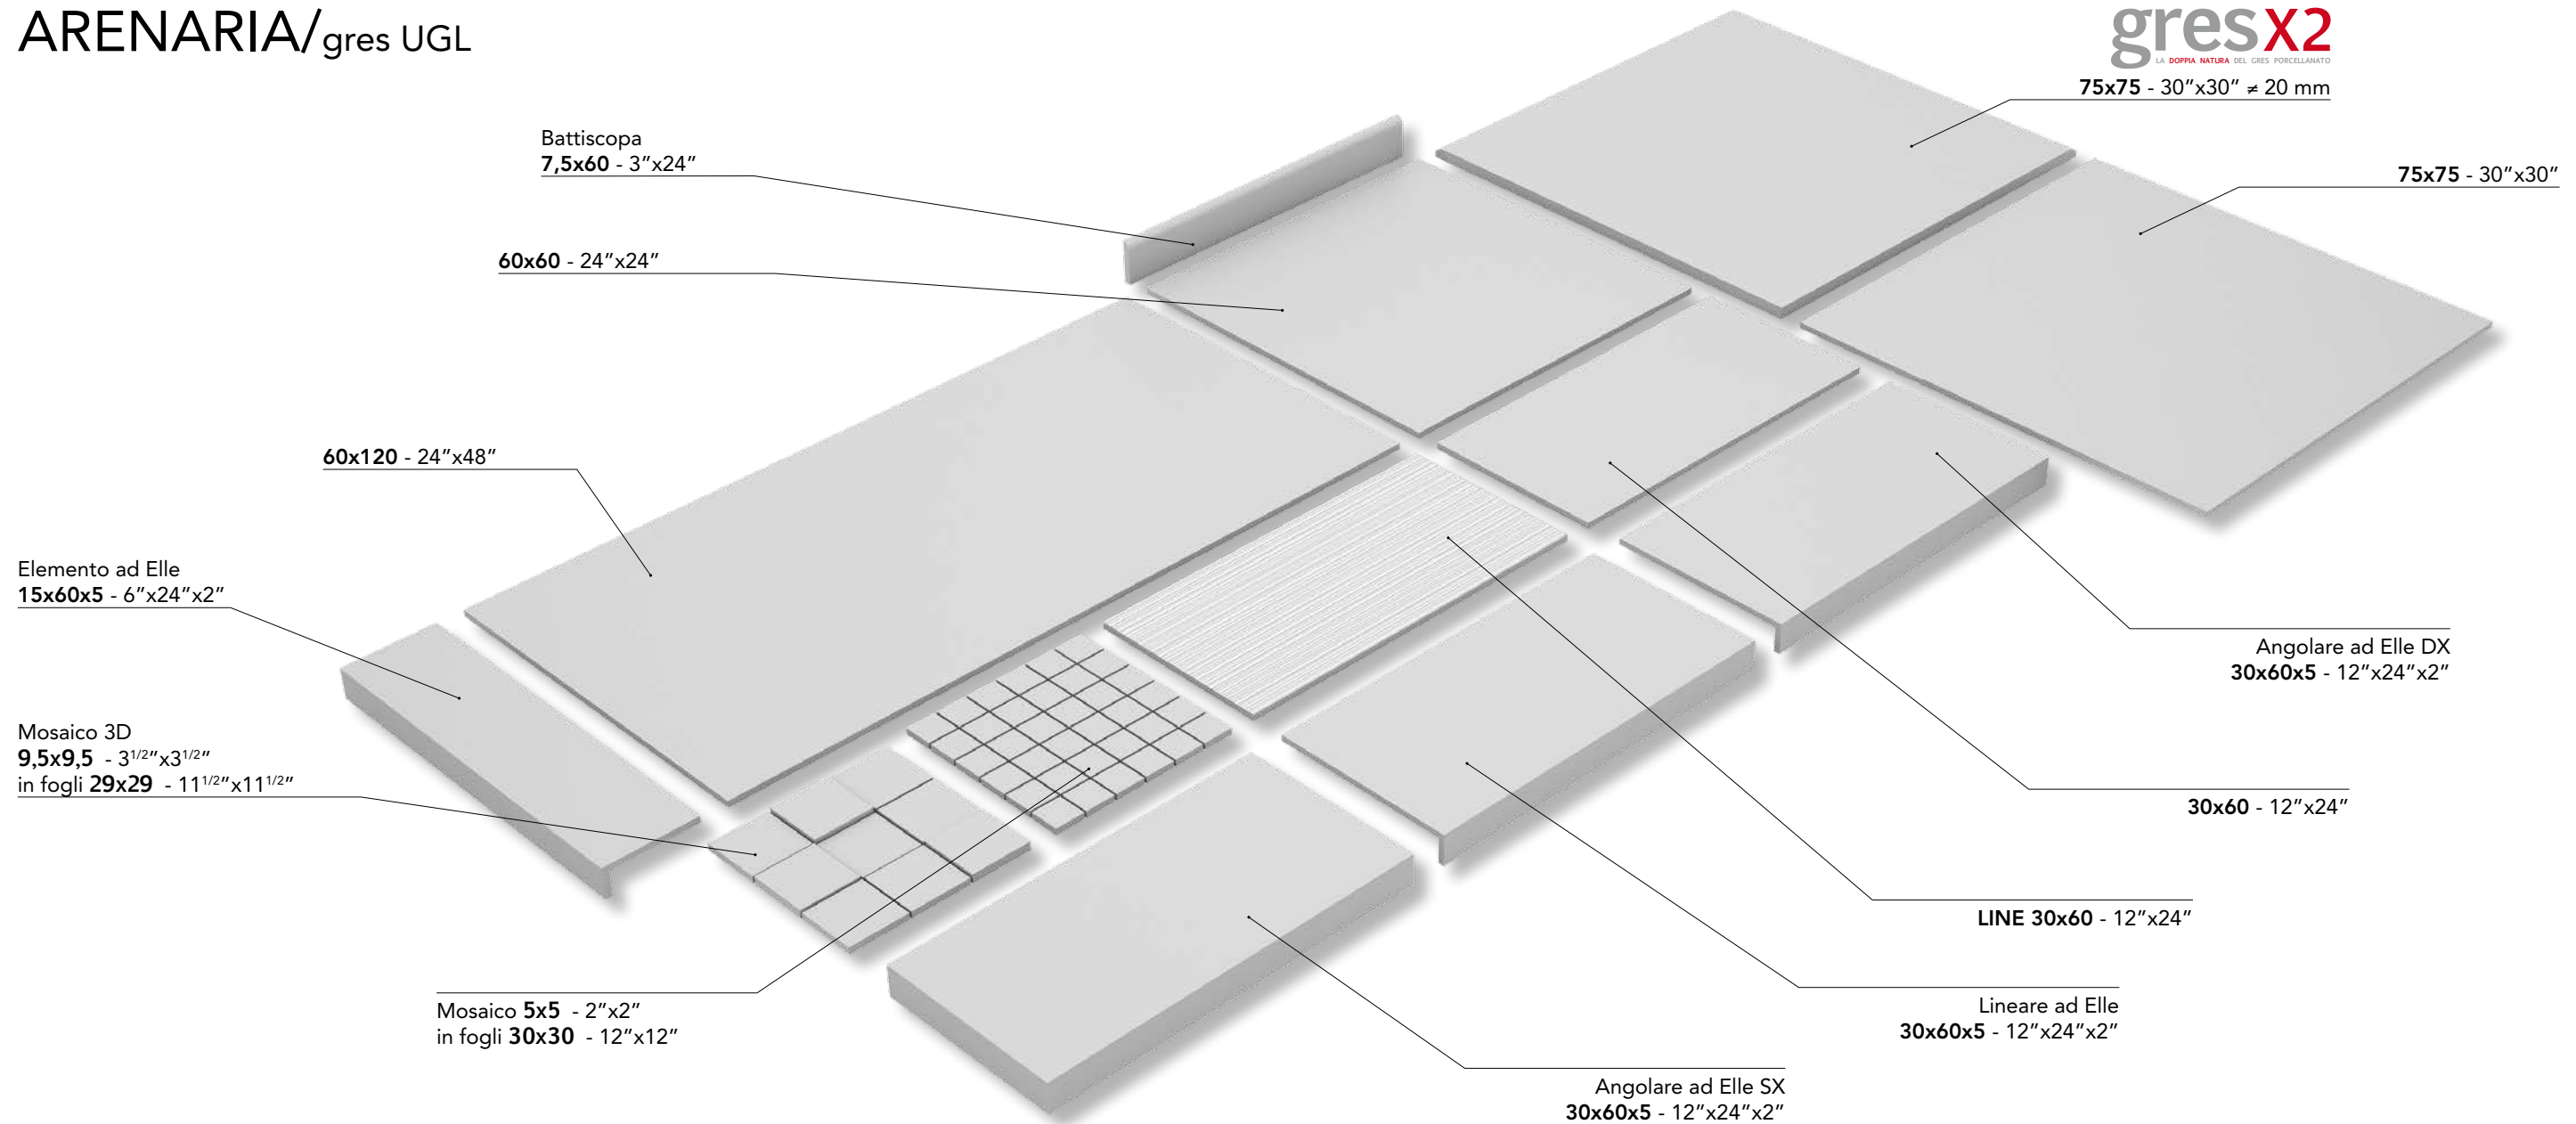

ARENARIA/gres UGL

FINITURE DISPONIBILI

AVAILABLE FINISHES:

Naturale/Rettificato - Unpolished/Rectified

(60x120 - 75x75 - 60x60 - 30x60 - LINE 30x60 - MOSAICO 5x5 - MOSAICO 3D
BATTISCOPIA 7,5x60 - LINEARE AD ELLE - ANGOLARE AD ELLE)

Lucidato/Rettificato - Half Polished/Rectified

(60x120 - 75x75 - 60x60 - 30x60 - MOSAICO 5x5 - MOSAICO 3D - BATTISCOPIA 7,5x60)

Esterno/Rettificato - Outdoor/Rectified

(60x60 - 30x60 - Elemento ad Elle)

Strutturato/Rettificato - Textured/Rectified

(Grigio Caldo 75x75 ≈ 20 mm)